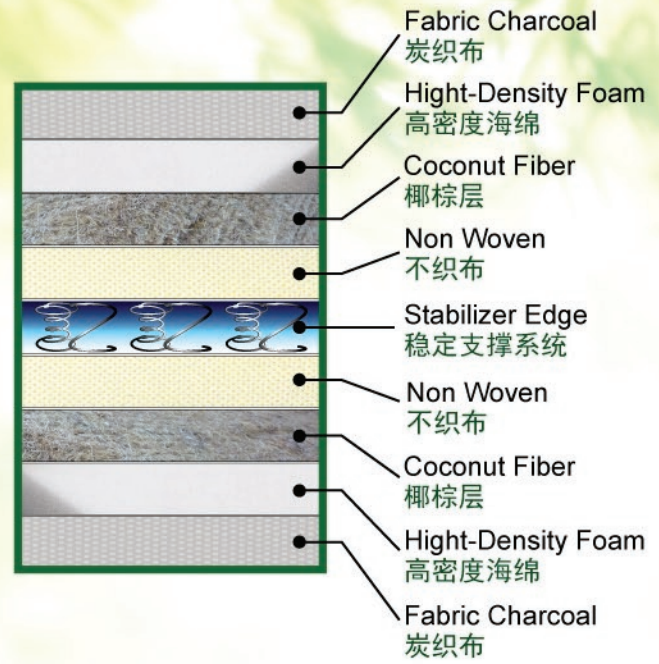

SUPREME BAMBOO CHARCOAL

HEALTH-ORIENTED JAPANESE CULTURE

Bamboo charcoal is an ideal component as it absorbs humidity and unpleasant odours, and even purifies the air around the sleeping environment. In the health-oriented Japanese culture, the use of bamboo charcoal in a range of products already has a long tradition. Thanks to the negative ions, sleeping in a bamboo charcoal environment thereby helps to relieve stress.

竹炭是一种理想的成分，因为它吸收潮湿和难闻的气味，甚至净化睡眠环境周围的空气。在日本为健康的文化，竹炭在使用范围的产品已经有着悠久的传统。竹炭在含有负离子睡眠状况下，有助于缓解压力。

Free Mattress Protector
免费床褥保护层

12 years Warranty

Size	Mattress Only (RM)		Complete Set (RM)	
	Usual Price	Recommndation Price	Usual Price	Recommndation Price
3ft	1,160	580	2,560	1,280
3.5ft	1,440	720	3,040	1,520
5ft	1,840	920	3,840	1,920
6ft	2,360	1,180	4,760	2,380